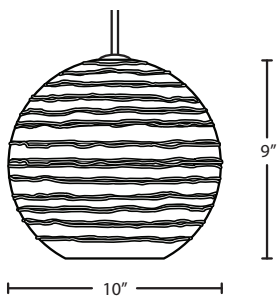

WAVE 10

120V PENDANTS

SPECIFICATIONS:

DESCRIPTION

The Wave is a globe-shaped clear European glass, with a romantic wrap of glass rope that spirals around the exterior.

LAMPING

Standard: 60W A19 120V incandescent, lamp not included. Dimmable with standard incandescent dimmer (not included).

Stem-mount: Includes 4 connectable stem sections (3", 6", 12" and 18" lengths) plus telescoping piece for up to 3" adjustment, 10' max. 5" Dia. canopy (with swivel) and stem sections are plated steel. Black, Bronze or Satin Nickel.

*Additional Stem Sections can be ordered under accessories.

MOUNTING

Installs directly to a 4" octagonal ceiling box. Suitable for sloped ceilings.

LABELS

UL or ETL Listed. Suitable for Damp Locations (interior use only).

Consult factory concerning lower wattage labeling for energy requirements.

WAVE 10 SHOWN IN SMOKE (462702) & AMBER (462782)

462761
CLEAR

Project Information:

For ordering information, see next page

All dimensions provided are nominal. Allowance must be made for dimensional tolerance in handcrafted glasses.